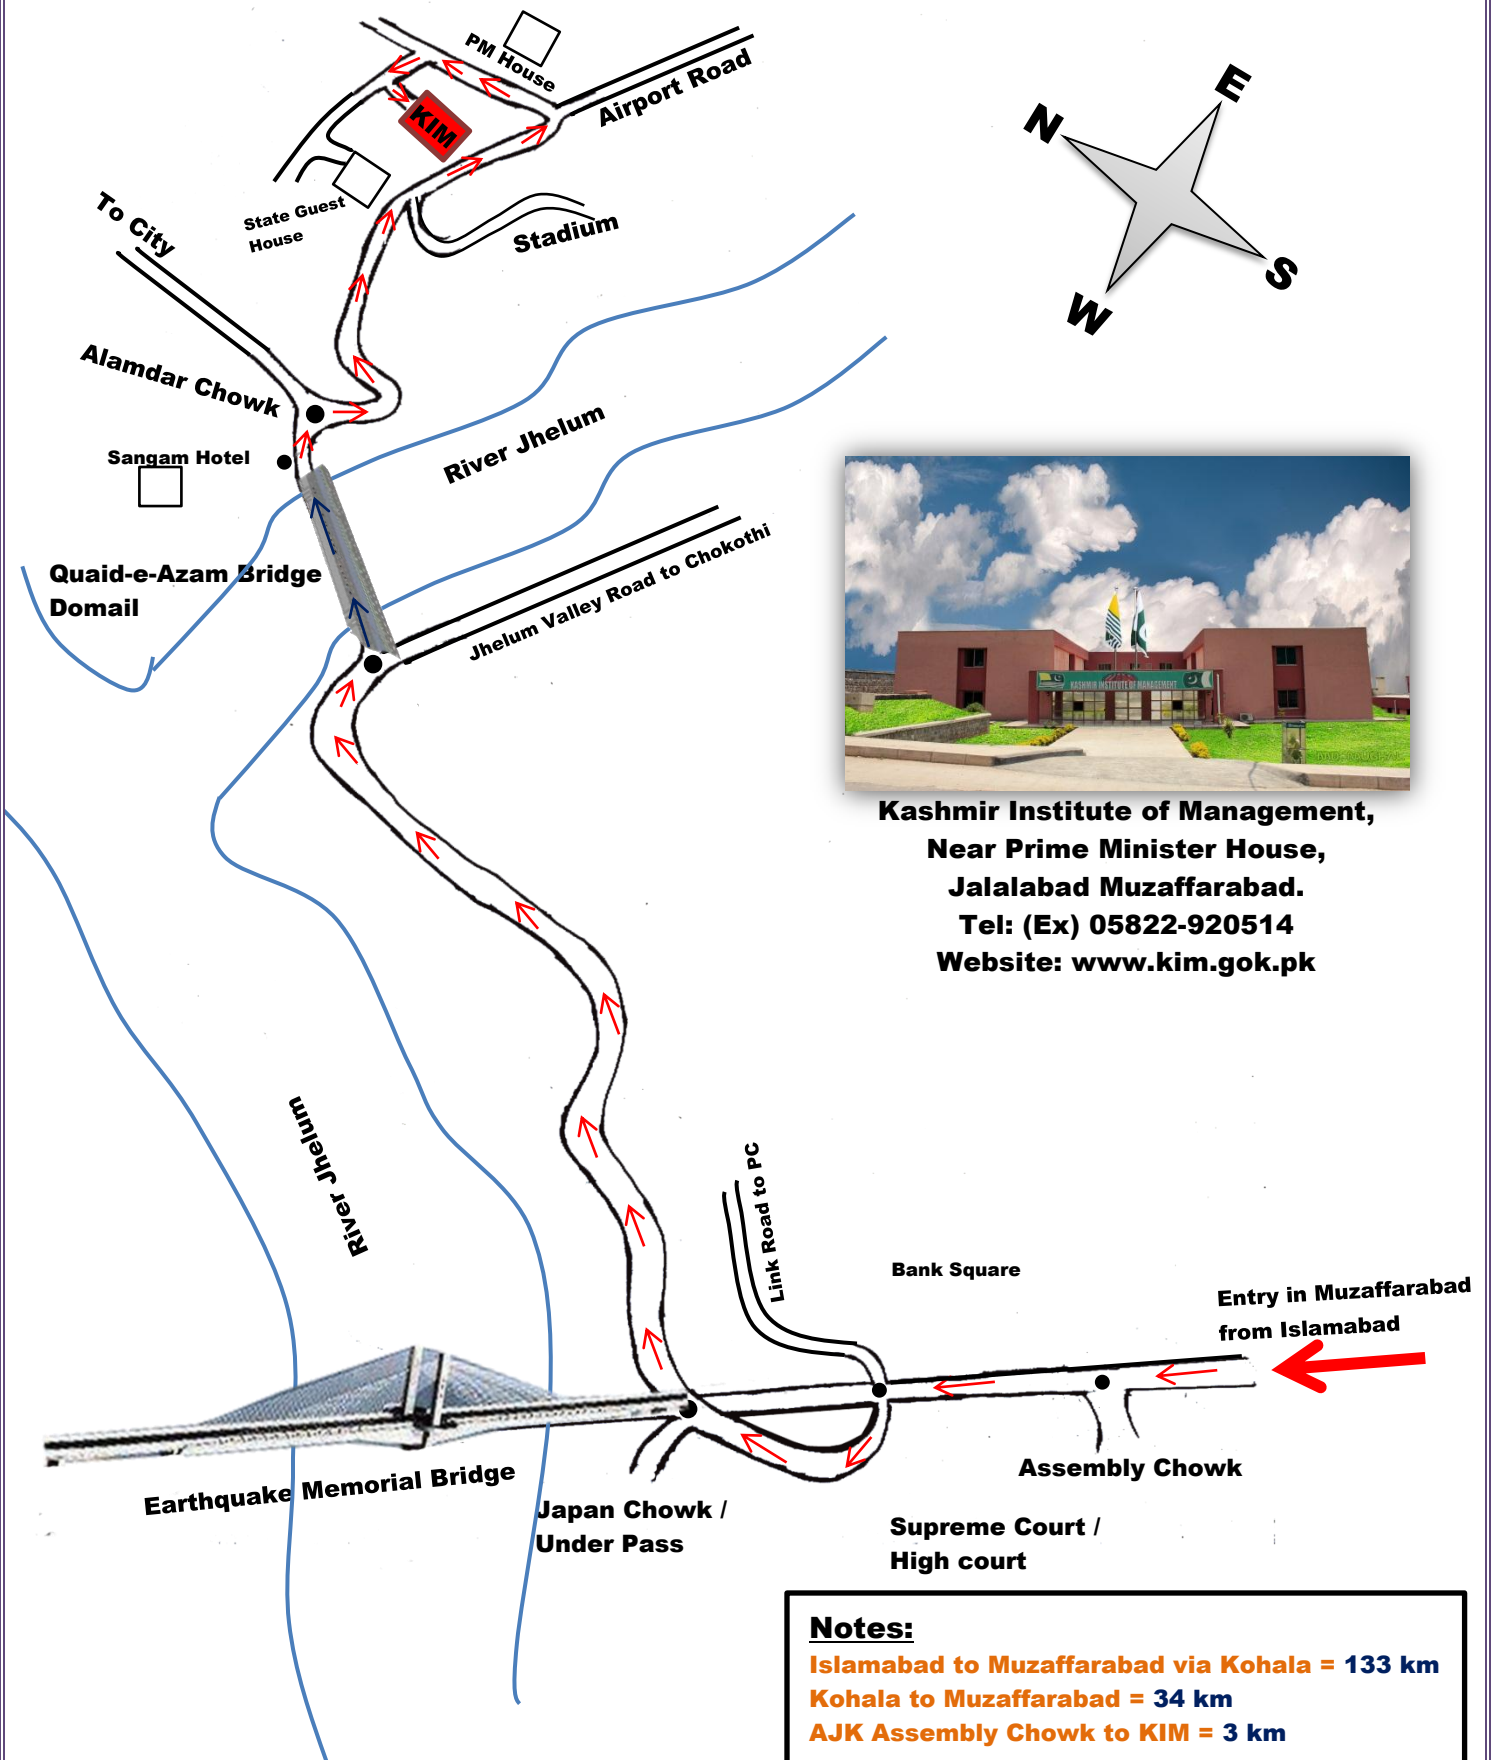

ROAD MAP FOR JOURNEY TO KASHMIR INSTITUTE OF MANAGEMENT MUZAFFARABAD AZAD JAMMU & KASHMIR

**Kashmir Institute of Management,
Near Prime Minister House,
Jalalabad Muzaffarabad.
Tel: (Ex) 05822-920514
Website: www.kim.gok.pk**

Notes:
Islamabad to Muzaffarabad via Kohala = 133 km
Kohala to Muzaffarabad = 34 km
AJK Assembly Chowk to KIM = 3 km